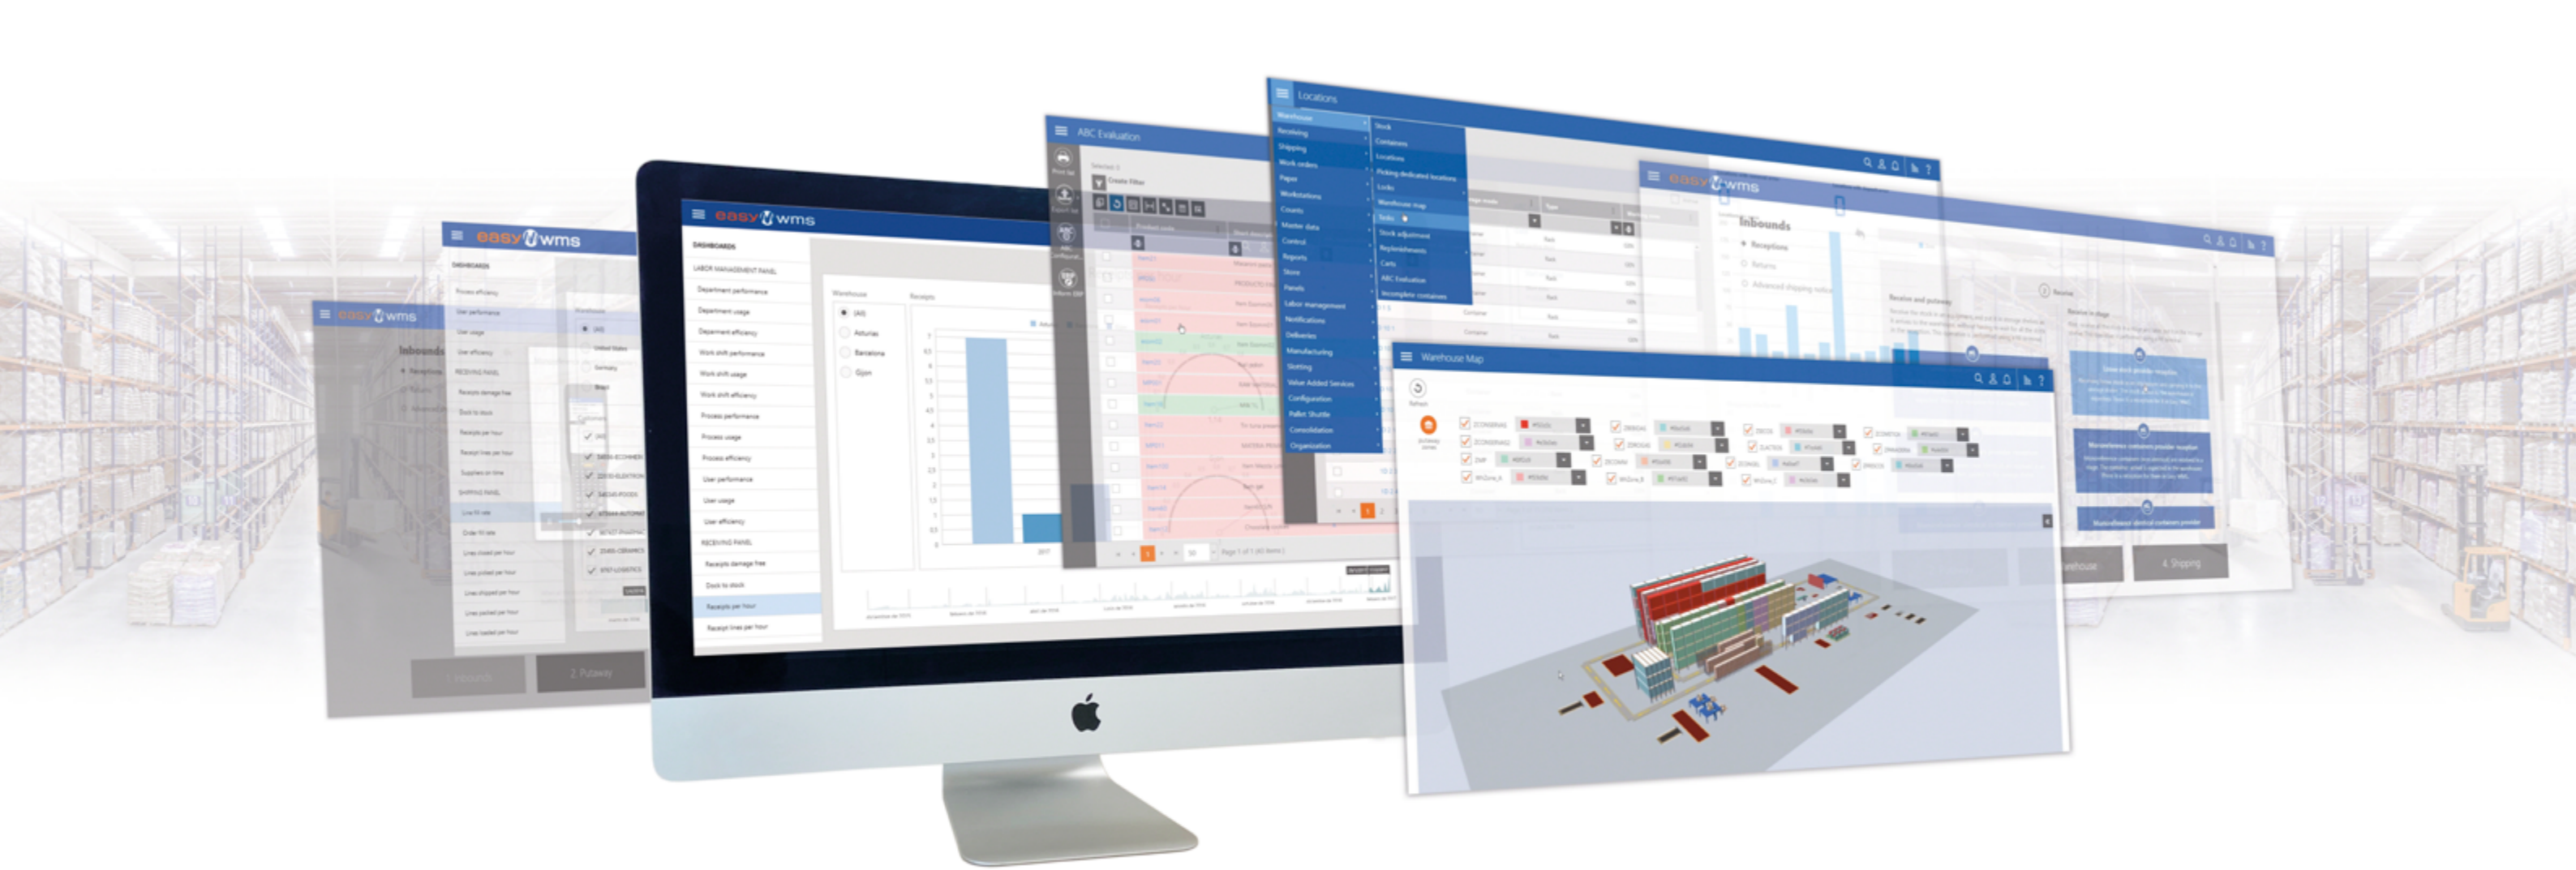

WAREHOUSE MANAGEMENT SYSTEM

OPTIMISE YOUR SUPPLY CHAIN

TECHNOLOGICAL INNOVATION FOR EFFICIENT WAREHOUSES

Capability is a competitive resource in this market, where companies must be ready and able to keep pace logistically with the daily demands of their customers.

Due to these changes, more and more companies must reorganise to deal with the unique challenges

of doing business in different sectors. These days, every warehouse deals with big data, which involves analysing massive amounts of information. Thus, it is almost impossible to set up a distribution chain without a warehouse management system to improve overall operations.

EASY SOFTWARE SOLUTIONS

We know our way around your warehouse

Our new Easy WMS platform provides a variety of solutions for the entire logistics process. So, your company will be able to control and take action in all operations (manufacturing, storage of raw materials and finished products, picking and goods distribution). Plus, you can analyse your entire supply chain, providing global, open-ended visibility.

easy WMS

WAREHOUSE MANAGEMENT SYSTEM

Easy WMS is a powerful, versatile, scalable and flexible software program that can manage a manually operated warehouse (paper or radiofrequency device run), a mixed facility or a large automated warehouse with the same efficiency.