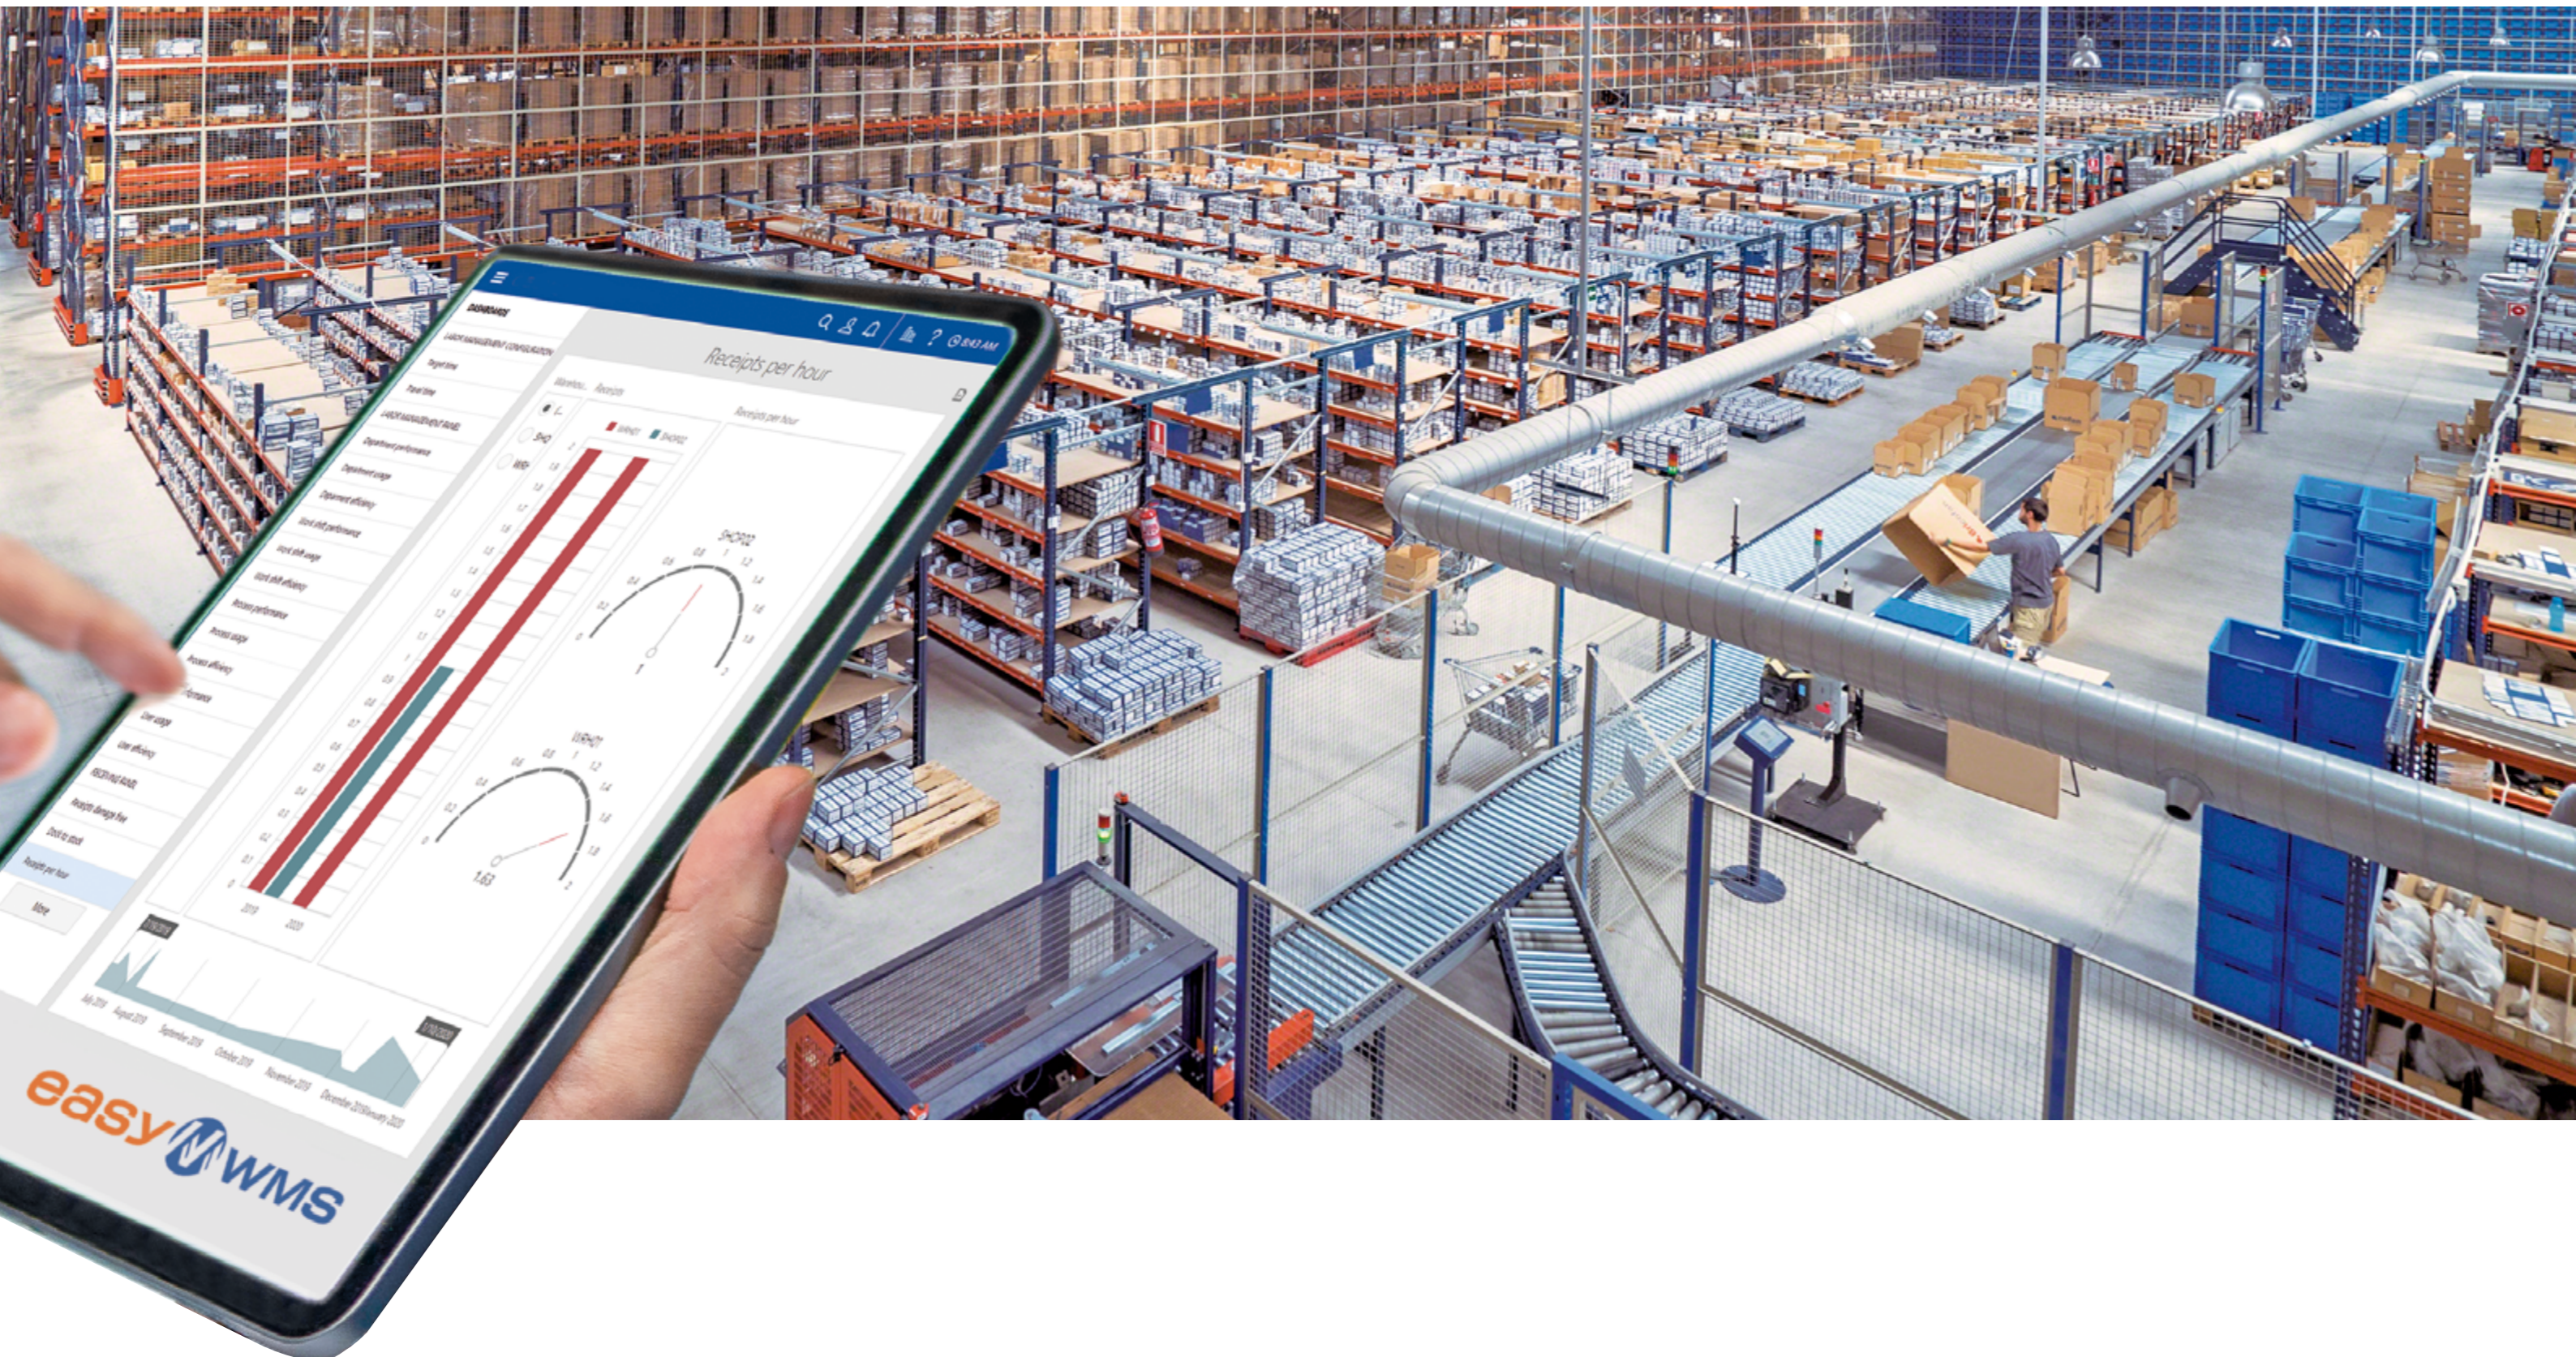

WAREHOUSE MANAGEMENT SYSTEM

OPTIMISE YOUR SUPPLY CHAIN

TECHNOLOGICAL INNOVATION FOR EFFICIENT WAREHOUSES

Capability is a competitive resource in this market, where companies must be ready and able to keep pace logistically with the daily demands of their customers.

Updated supply chain processes mean you can meet the growing demands of customers and consumers with faster delivery times, better products and customer care. The Internet of Things, artificial vision and other **cutting-edge technologies** are game-changers for advancing companies.

Due to these changes, more and more companies must reorganise to deal with the unique challenges

of doing business in different sectors. These days, every warehouse deals with big data, which involves analysing massive amounts of information. Thus, it is almost impossible to set up a distribution chain without a warehouse management system to improve overall operations.

EASY SOFTWARE SOLUTIONS

We know our way around your warehouse

Our new Easy WMS platform provides a variety of solutions for the entire logistics process. So, your company will be able to control and take action in all operations (manufacturing, storage of raw materials and finished products, picking and goods distribution). Plus, you can analyse your entire supply chain, providing global, open-ended visibility.